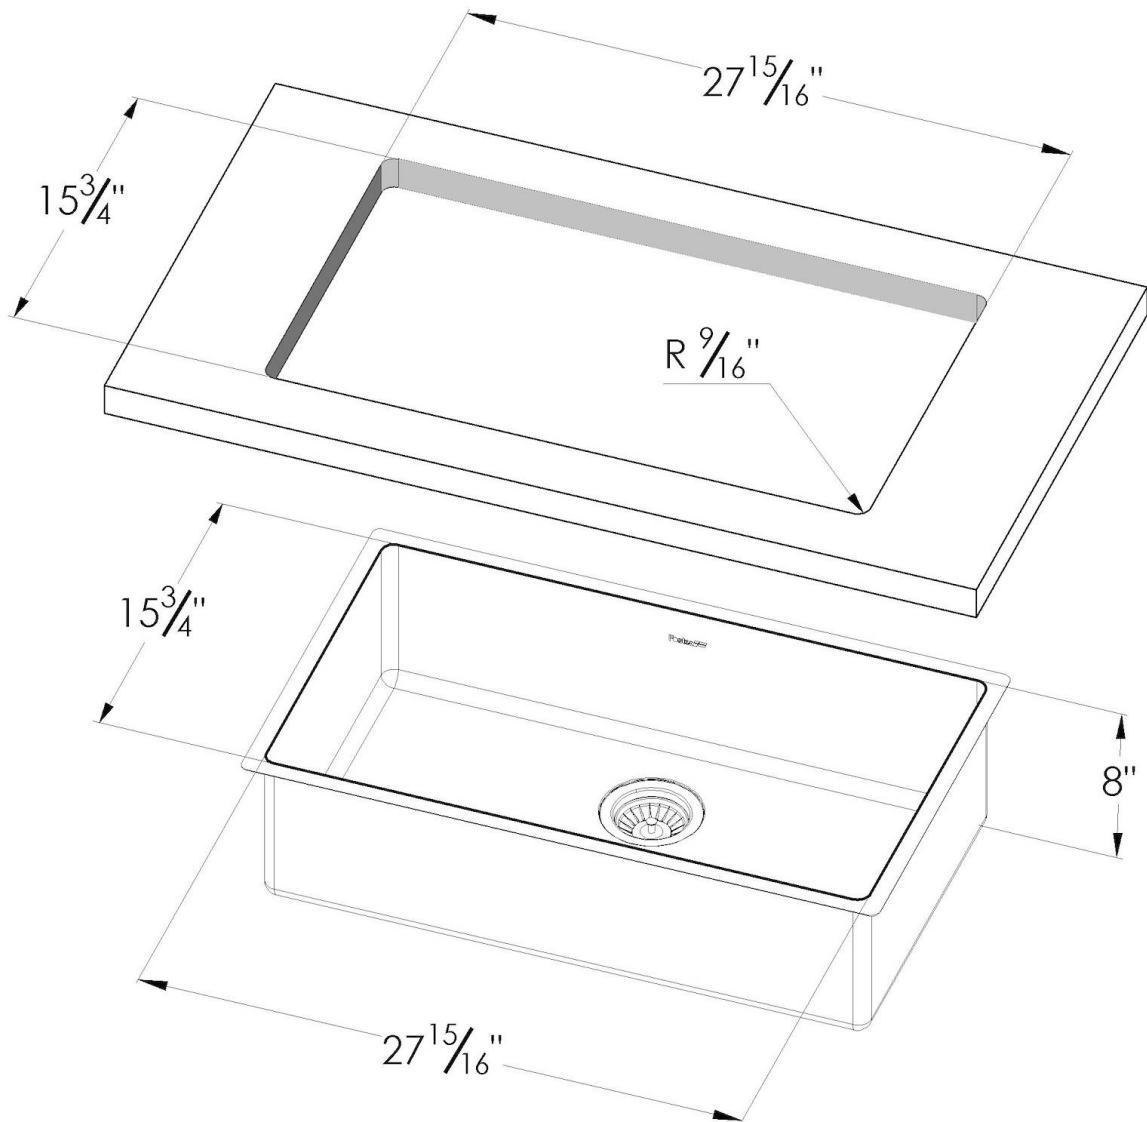

KE Sink Copper 30" x 18" – U/M

Kitchen Sinks

Code: 2157 868

PVD Copper
AISI 304 Stainless steel
Foster brushed
Undermount

DETAILS

Series	KE
Coloring	Copper
Finish	PVD
Material	AISI 304 stainless steel
Texture	Foster brushed
Edge/Installation Type	Undermount
Thickness	18 Gauge (1.2 mm)
Overall dimensions	29 1/2" x 17 5/16"

Bowl dimension 1 bowl 27 ¹⁵/₁₆" x 15 ³/₄"

Bowls depth 8"

Cut out 27 ¹⁵/₁₆" x 15 ³/₄"

Waste fitting type 3 ¹/₂" - with stainless steel basket

Underside Protected with heavy duty undercoating

Fixing system Undermount fixing kit (brass insert and clips)

Basket 3,5" waste fitting The drain is equipped with a large 3.5" drain, with the practical basket cap that prevents the discharge of solid parts.

High thickness 1.2 1.2 mm thick steel. A significant thickness, which guarantees the maximum sturdiness and durability.

Small radius Bowls with squared shapes with a modern design and an increased capacity, for a minimal aesthetics connected with an extreme practicality.

TECHNICAL DATA

GALLERY

OPTIONAL ACCESSORIES

Chopping Board
8631 300